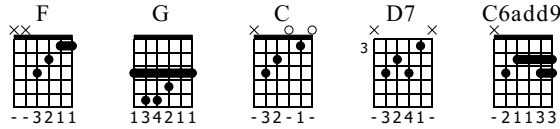

Jingle Bells

Arranged by Ricky Standard

Standard tuning

♩ = 147

1 2 3 4 F

mf Dash ing thru the snow in a one horse open sleigh

TAB: 0-5-3 | 0-2-2 | 0-5-3 | 7-3-3

5 6 G 7 8 C

over the hills we go laugh ing all the way

TAB: 1-3-1 | 4-5-5 | 3-3-6-3 | 0-3-2-2

9 10 11

bell on bob tail ring mak ing spi rits

TAB: 0-3-1 | 0-2-2 | 0-3-1

12 13 14 F G

light oh what fun to laugh and sing a

TAB: 2-3-3 | 2-3-1 | 3-3-3-3

15 16 **C** 17

sleigh ing song to night jing le bells

TAB

5 3 6 3 | 1 | 0 0 0

3 3 3 | 3 2 2 | 3 2 2

3 3 | 3 | 3

18 19 20

C G 1.

laugh and sing a sleigh ing song to night

TAB: 1 0 0 0 | 3 3 6 3 | 1 0 0

TAB: 3 2 2 | 5 4 5 | 2 2 2

TAB: 3 3 | 3 3 | 3 3

2.

C C6add9

TAB: 1 3 | 3 3